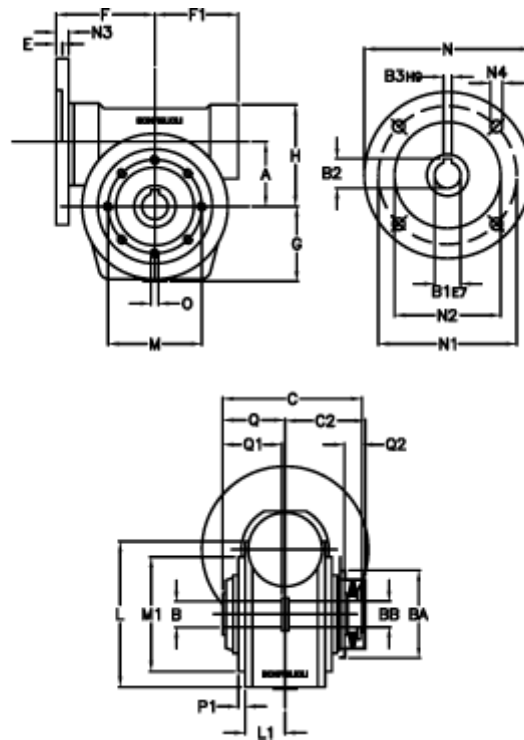

Article number: 390204900772236  
 Description: Worm Gear with Torque Limiter  
 VF 49-L2-P-7 P63B5

## Measures

a = 49.50	C2 = 63,5	L1 = 36.8	O = M6x8
B = 25	Description = VF 49P-xx-63B5	m = 94	P1 = 2.5
B1 E7 = 11	E = 3.0	M1 = 68	Q = 51.0
B2 = 12.8	F = 70	N = 140	Q1 = 41
B3 H9 = 4	F1 = 63	N1 = 115	Q2 = 15
BA = 63	g = 56	N2 = 95	
BB H7 = 14	H = 80.0	N3 = 10.5	
C = 105	L = 107.5	N4 = 9,5	